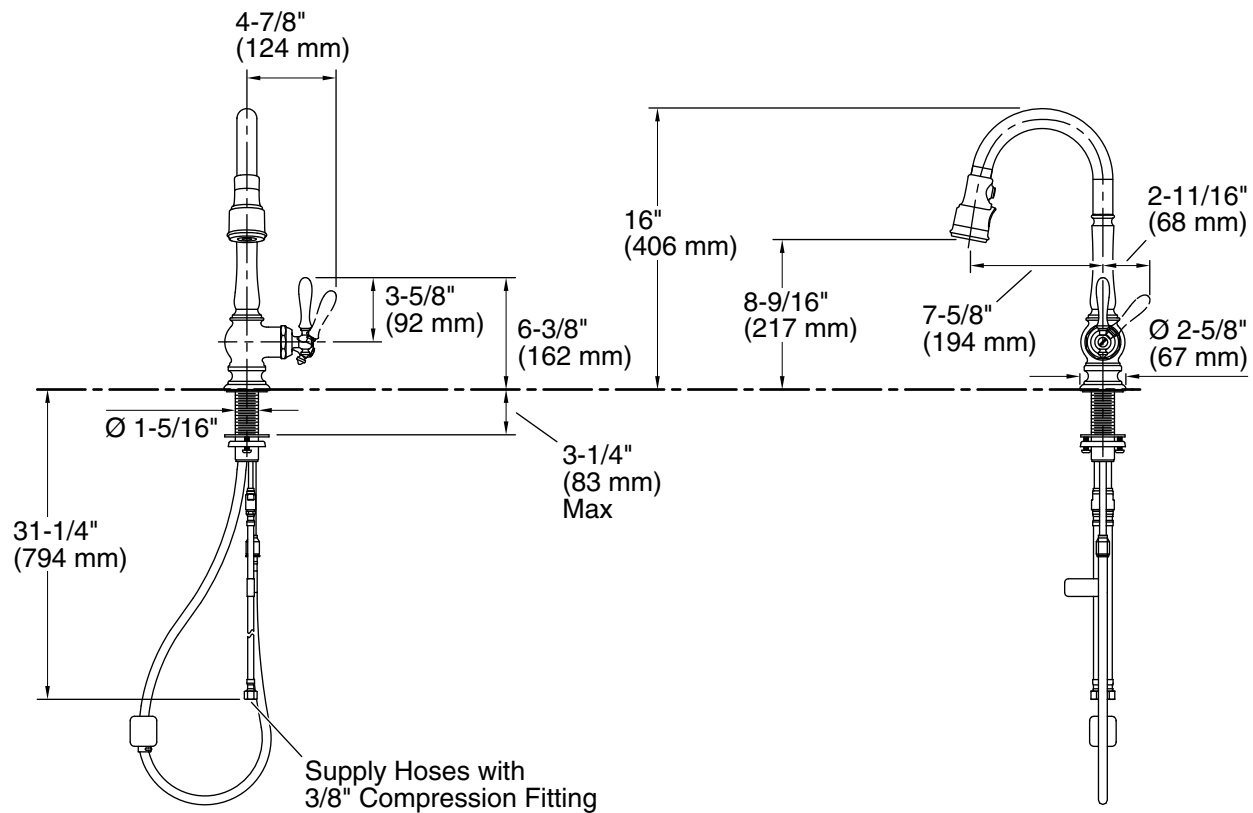

Features

- Unique three-function pull-down sprayhead allows you to tackle tasks such as cleaning, rinsing and filling with Sweep® Spray, BerrySoft® spray, and aerated stream.
- DockNetik®, a magnetic docking system located within the spout, smoothly glides and securely locks the sprayhead into place.
- Ceramic disc valves exceed industry longevity standards, ensuring durable performance for life.
- ProMotion® technologys light, quiet braided hose and swiveling ball joint make the pull-down sprayhead easier and more comfortable to use.
- MasterClean™ sprayface features an easy-to-clean surface that withstands mineral buildup.
- High-arch 360° rotating spout offers superior clearance for filling pots and cleaning.
- Single lever handle is simple to use and makes adjusting water temperature easy.
- Temperature memory allows faucet to be turned on and off at the temperature set during prior usage.
- For single-hole installation. (3-hole escutcheon available, sold separately model number K-99272.)
- Flexible connections for easy installation.
- 1.5 gal/min (5.7 l/min) maximum flow rate [max at 60 psi (4.14 bar)]

Adapters, Rough-in and Extension Kits

1012715 Range: 3-1/4" (83 mm) - 5-3/8" (137 mm)

Recommended Products/Accessories

1167289 1.5 GPM [5.7 l/min] Low Flow Kit
 K-99272 Three-Hole Kitchen Faucet Escutcheon
 K-77685 Single-Cartridge Water Filtration System
 K-77686 Double-Cartridge Water Filtration System
 K-77687 single replacement filter cartridge
 K-77688 Replacement Filter Cartridges, Two-Pack

Technical Information

All product dimensions are nominal.

Faucet:

Flow rate: 1.5 gal/min (5.7 l/min)

Pressure: 60 psi (4.1 bar)

Spout:

Spout reach: 7-5/8" (193 mm)

Notes